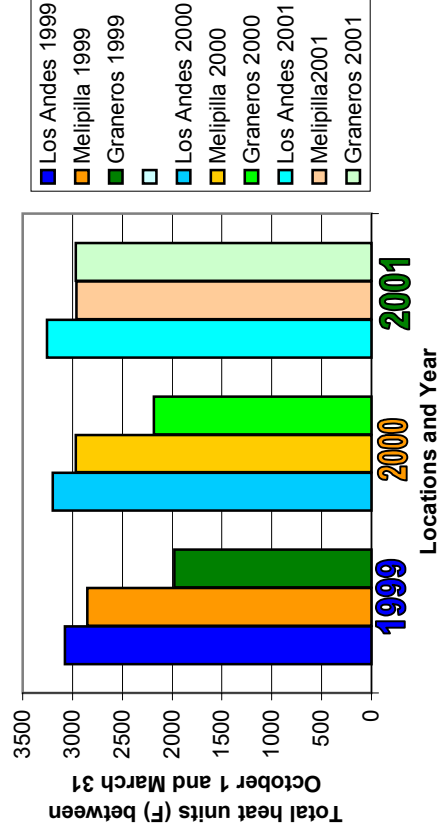

MONTH	GDD Los Andes			GDD Melipilla (El Monte)			GDD Graneros (Ranca		
	1999	2000	2001	1999	2000	2001	1999	2000	2001
average October	12.49	13.89	14.59	10.64	11.79	11.59	11.34	5.94	7.16
average November	16.53	15.74	16.26	15.65	15.69	14.36	15.23	9.86	11.30
average December	18.15	18.83	20.05	17.32	17.83	18.29	17.81	11.58	13.90
average January	18.65	19.14	19.56	17.20	17.82	18.14	17.72	12.84	14.34
average February	18.24	20.06	19.02	17.97	17.67	18.59	18.03	13.51	12.95
average March	17.53	17.28	17.91	15.37	16.55	16.82	16.24	11.78	11.97
Overall average	16.91	17.47	17.89	15.66	16.21	16.27	16.05	10.91	11.93

MONTH	GDD Los Andes			GDD Melipilla (El Monte)			GDD Graneros (Ranca		
	1999	2000	2001	1999	2000	2001	1999	2000	2001
October Summary	387.18	430.47	452.16	329.94	365.40	359.28	351.54	182.70	221.85
November Summary	495.81	472.14	487.71	469.44	470.70	430.74	456.96	295.92	339.03
December Summary	562.68	583.83	621.45	536.9399995	552.6899969	567	552.2099988	359.01	431.01
January Summary	578.16	593.46	606.42	533.34	552.419995	562.320001	549.3599987	398.07	444.6
February Summary	510.84	581.75	532.62	503.28	512.3699993	520.38	522.9300002	378.18	375.48
March Summary	543.33	535.77	555.309	476.46	512.9999991	521.28	503.5799997	365.22	371.16
Overall Summary	3078	3197.42	3255.669	2849.399998	2966.579985	2961.000001	2936.579995	1979.1	2183.13

Heat Unit Data for Chile